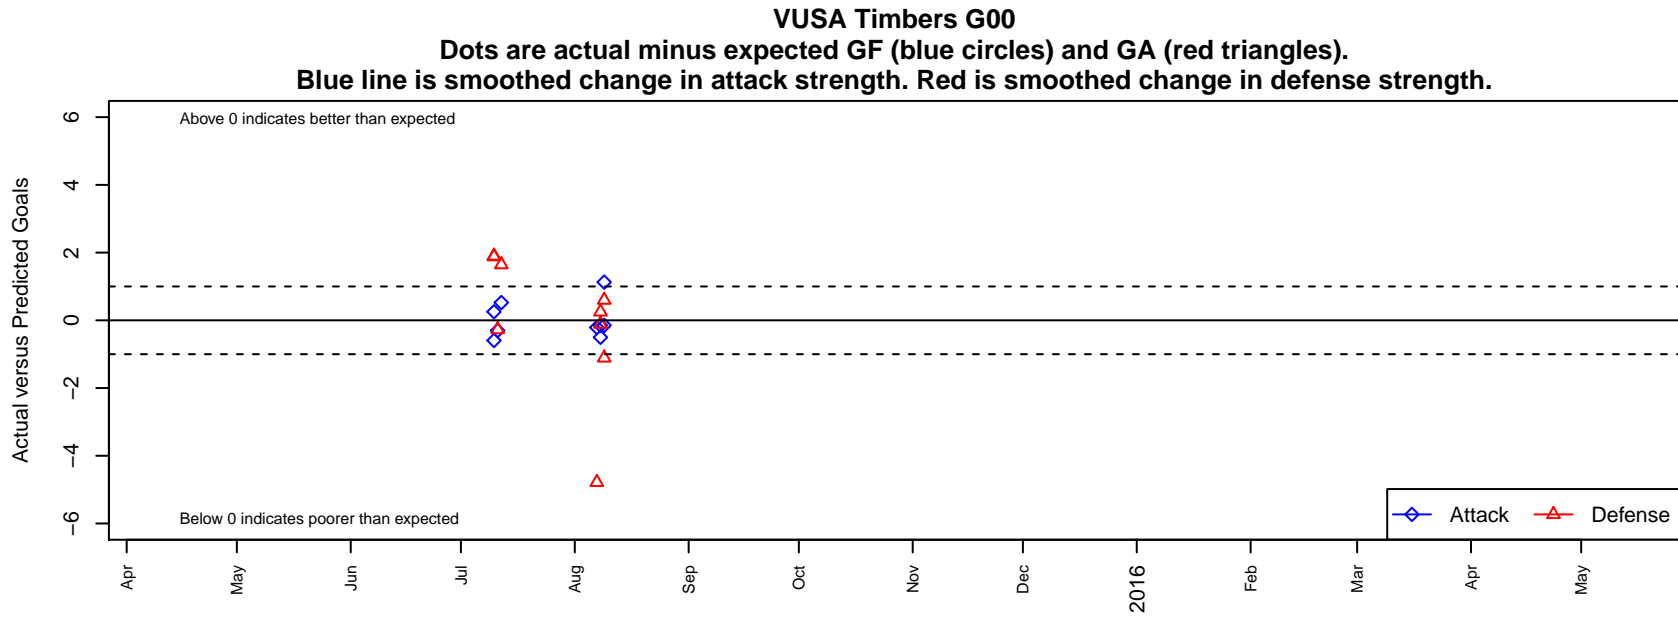

VUSA Timbers G00

, WA
G00 total strength=881
attack=1.51 defense=1.16

alt names used:
VUSA G00 Timbers

Venues played:
2015 PCU Summer Classic U15-U16 Silver
2015 Mt Hood Challenge U15

**attack and defense variance (black dot)
relative to other teams
and top 10 in region**

**attack and defense rating
relative to others at age
and all opponents in last 13 months**

**attack and defense rating
relative to others at age
and all opponents in last 13 months**

Performance relative to 13 month average

Performance relative to 13 month average

Distribution of opponents
 Red = Lose zone, Blue = Win zone, Green = Even
 Black line separates win/lose zones

lot. A=Neither has attack advantage, B=Opponent has both attack and defense advantage, C=Opponent has both attack and defense disadvantage, D=Both have